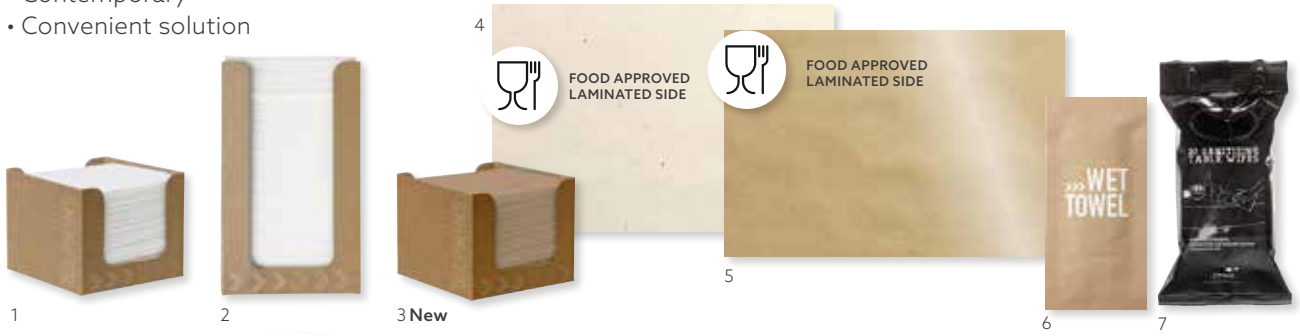

FINGER FOOD CONCEPT

- Contemporary
- Convenient solution

FOOD APPROVED LAMINATED SIDE

No.	Article	Description	Colour	Size LxWxH (mm)	Qty/Cart.
1	174502	Dunisoft® Dispenser	White	200x200	24 x 50
2	174501	Dunisoft® Dispenser	White	200x200	12 x 100
3	183317	Dunisoft® Dispenser	Brown	200x200	24 x 50
4	174567	Paper Placemat	Cream	200x300	4 x 250
5	174475	Paper Placemat	Neutral	200x300	4 x 250
6	179621	Wet Towel Cleansing	Kraft	170x200	1 x 500
7	174578	Table Wipe Hygienic	-	180x185	50x20