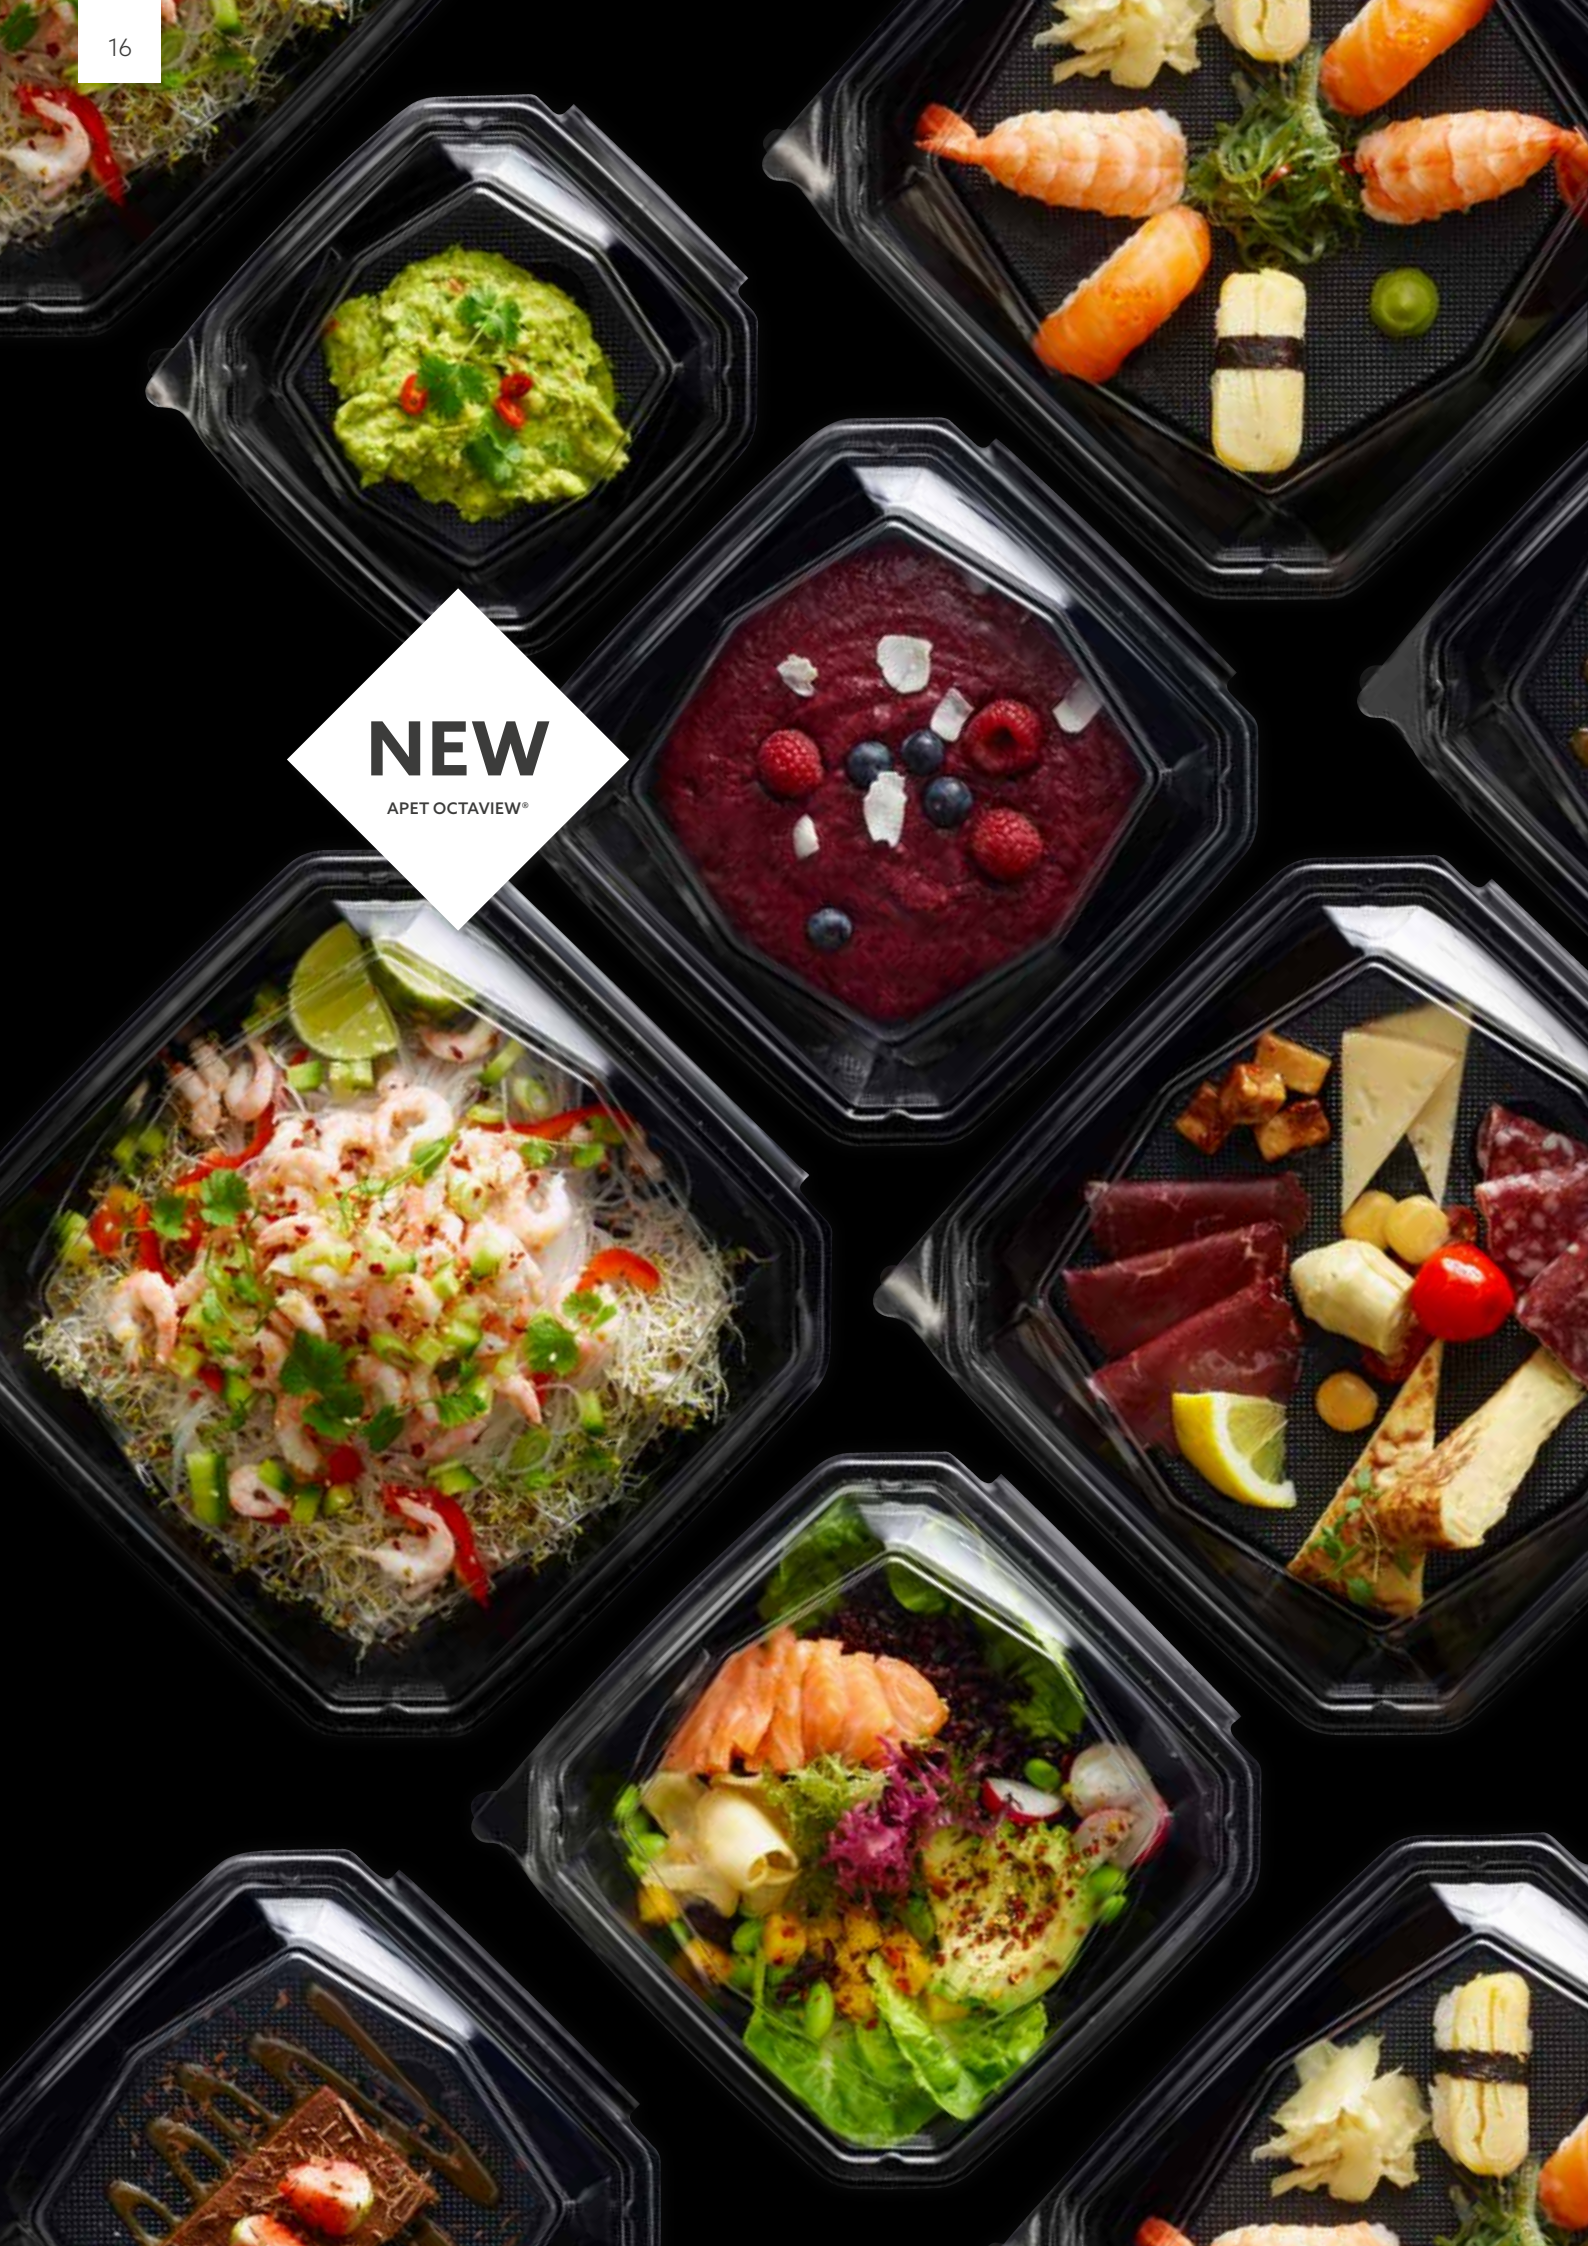

NEW

APET OCTAVIEW®