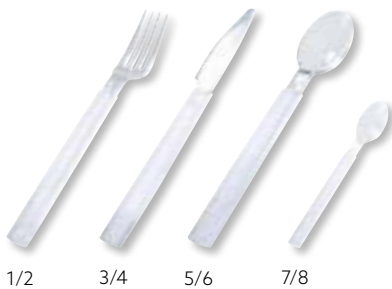

LIBRA CUTLERY

- Extra Sturdy design

Material: PS max +100°C

1/2 3/4 5/6 7/8