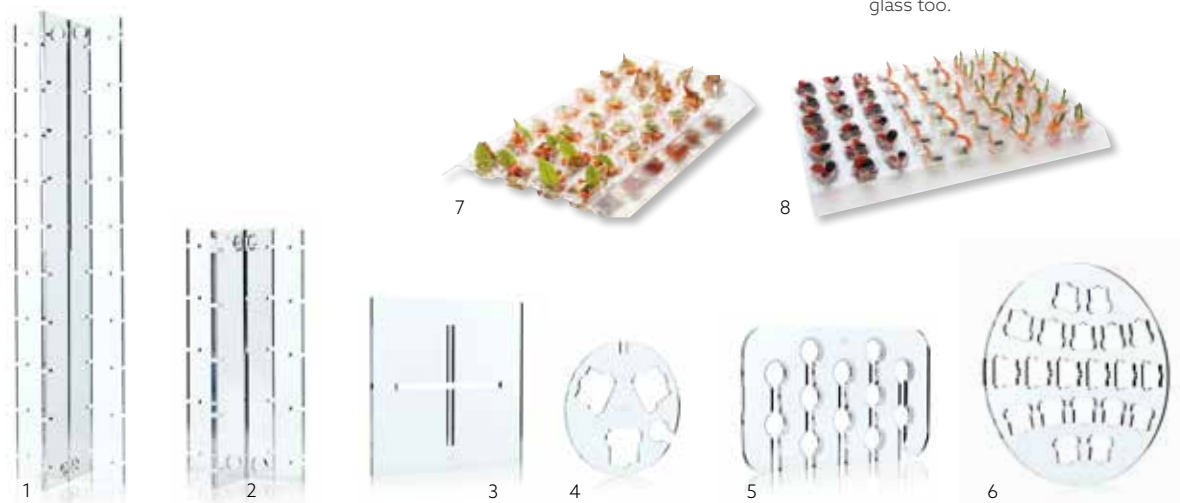

The crystal clear plates neatly fit the stand, freeing-up space. Conveniently, they hold a glass too.