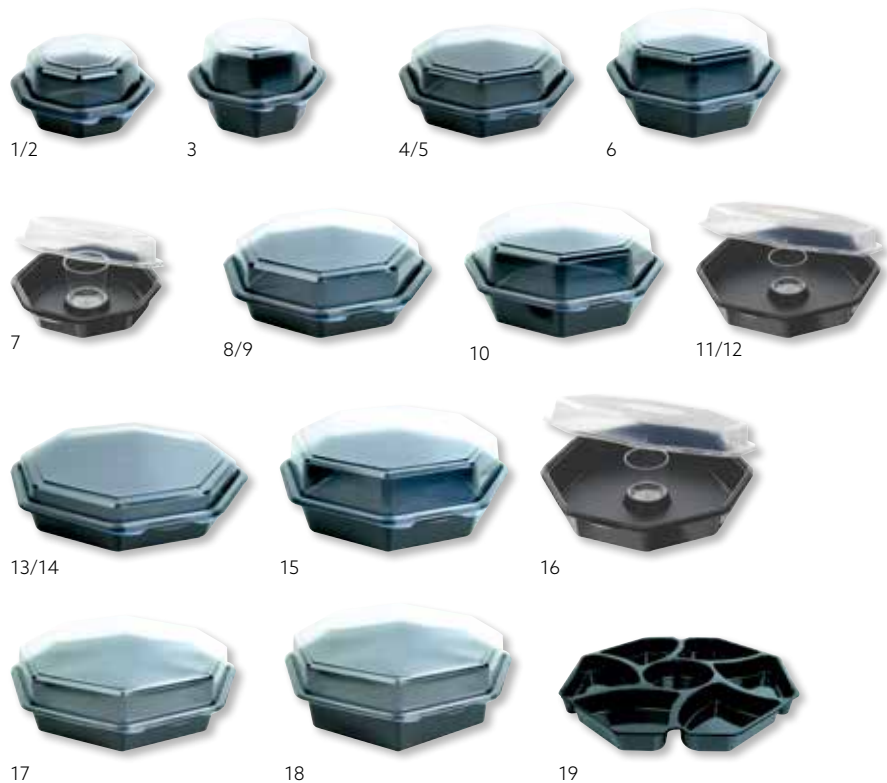

OCTAVIEW® COLD USE

- Hinged lid
- Tear-off function on selected boxes*
- Suitable for cold food
- Secure dressing glass in selected boxes

Material: PS max +70°C

No.	Article	Description	Comp	Size (mm) LxWxH	Vol (ml)	Qty/ Cart.
1	866013	Octaview®	1	118x118x60	200	1x375
2	148055	Octaview® (C&C-packed 866013)	1	118x118x60	200	8x35
3	116630	Octaview®	1	118x118x80	265	1x375
4	127765	Octaview®	1	160x160x60	400	1x405
5	163226	Octaview® (C&C-packed 127765)	1	160x160x60	400	9x20
6	127763	Octaview®	1	160x160x80	580	1x405
7	149867	Octaview® with glass	1	160x160x60	450/65	1x360
8	127800	Octaview®*	1	190x190x60	640	1x270
9	157573	Octaview® (C&C-packed 127800)*	1	190x190x60	640	6x35
10	127801	Octaview®*	1	190x190x80	850	1x270
11	157541	Octaview® with glass*	1	190x190x70	950/90	1x240
12	157571	Octaview® (C&C-packed 157541)*	1	190x190x70	950/90	6x35
13	127766	Octaview®*	1	230x230x50	1000	1x190
14	157572	Octaview® (C&C-packed 127766)*	1	230x230x50	1000	4x35
15	127767	Octaview®*	1	230x230x80	1300	1x180
16	149868	Octaview® with glass*	1	230x230x70	1250/65	1x160
17	149873	Octaview®*	1	305x305x60	1800	1x75
18	149874	Octaview®*	1	305x305x80	2500	1x75
19	118846	Octaview® insert for 149873/149874	7	284x284x25	140/6x180	1x150