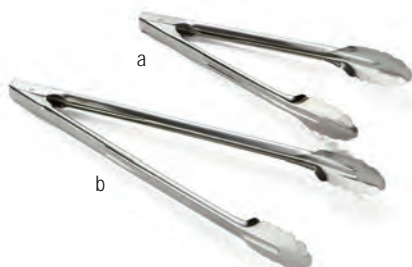

ERGONOMIC LOCKING TONGS

Non-slip grip.

STAINLESS STEEL, .8MM

Item	Description	Min Order/ Case Pack	List Price (€)
a.	2009 23 cm Locking Tongs	12 / 12	5.40 ea
b.	2012 30.5 cm Locking Tongs	12 / 12	6.70 ea
c.	2016 35.5 cm Locking Tongs	12 / 12	9.82 ea