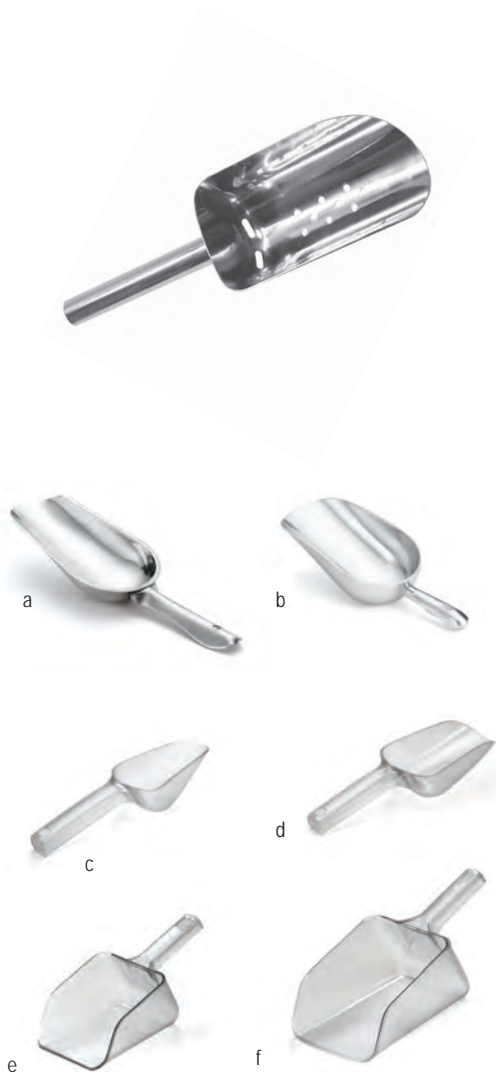

STAINLESS STEEL, ALUMINIUM OR TRITAN®

Aluminium Scoops are hand wash only.

Item	Description	Min Order/ Case Pack	List Price (€)
a. 512	Stainless Steel Scoop, 120 ml	1 / 12	2.59 ea
b. 605	Aluminium Scoop, 150 ml	1 / 12	2.59 ea
612	Aluminium Scoop, 355 ml	1 / 12	3.60 ea
624	Aluminium Scoop, 710 ml	1 / 12	6.38 ea
638	Aluminium Scoop, 1.1 Litre	1 / 12	7.70 ea
c. 6076	Tritan® Scoop, 175 ml	1 / 12	5.40 ea
d. 60712	Tritan® Scoop, 355 ml	1 / 12	6.98 ea
e. 60732	Tritan® Scoop, 900 ml	1 / 12	9.67 ea
f. 60764	Tritan® Scoop, 2 Litre	1 / 6	12.62 ea