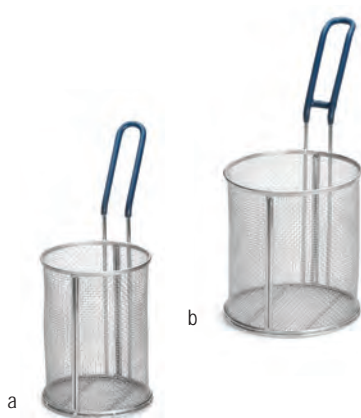

Item	Description	Min Order/ Case Pack	List Price (€)
94	20 cm dia Fine Mesh	1 / 12	5.14 ea

POTATO MASHERS

STAINLESS STEEL OR CHROME PLATED METAL

Item	Description	Min Order	List Price (€)
a. 7412	12 cm Diamond Face, S/S, 34.5 cm Overall	1 / 12	16.85 ea
7418	10 cm Square Face, S/S, 46.5 cm Overall	1 / 5	22.15 ea
b. 7432	13.5 cm Square Face, S/S, 81.5 cm Overall	1 / 5	31.01 ea
c. 7319	11.5 cm dia Round Face, Chrome Plated w/ Black Vinyl Handle, 48.5 cm Overall	1 / 4	12.36 ea

KETTLE WHIPS

Sealed wires.

STAINLESS STEEL

Item	Description	Min Order/ Case Pack	List Price (€)
a. MW40	101.5 cm Kettle Whip	1 ea	41.23 ea

PASTA BASKETS

Blue cool-to-touch vinyl handles.

18-8 STAINLESS STEEL