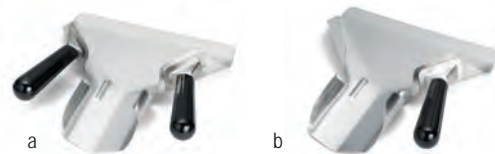

STAINLESS STEEL

Item	Description	Min Order/ Case Pack	List Price (€)
a. *FFD8	Dual Handle Fry Scoop with black cool-to-touch Bakelite handle	1 / 12	20.71 ea
b. *FFR8	Right Handle Fry Scoop with black cool-to-touch Bakelite handles	1 / 12	16.34 ea