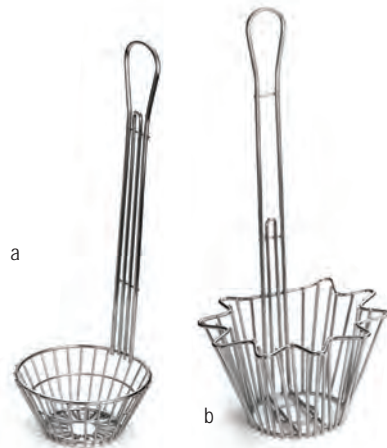

TACO BOWL COOKWARE

TACO SALAD BASKETS, CHROME PLATED METAL

Item	Description	Min Order/ Case Pack	List Price (€)
a. 4039	Shell Basket, 14 cm Top dia, 7.5cm Base dia, 6.5 cm Deep, 38 cm Handle	1 / 4	13.63 ea
b. 44080	Deep Basket, 19 cm Top dia, 11 cm Base dia, 13 cm Deep, 46 cm L Handle	1 / 4	22.87 ea