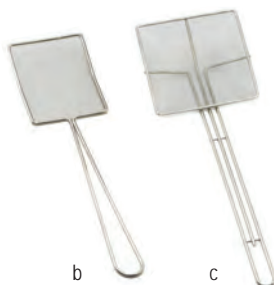

KETTLE WHIPS

Sealed wires.

STAINLESS STEEL

Item	Description	Min Order/ Case Pack	List Price (€)
a. MW40	101.5 cm Kettle Whip	1 ea	41.23 ea

PASTA BASKETS

Blue cool-to-touch vinyl handles.

18-8 STAINLESS STEEL

Item	Description	Min Order/ Case Pack	List Price (€)
a. 985	13.5 x 18 cm Round	2 / 2	33.31 ea
b. 986	16.5 x 18 cm Round	2 / 2	38.33 ea

a

SKIMMERS

NICKEL PLATED, ROUND SPIRAL WIRE

Item	Description	Min Order/ Case Pack	List Price (€)
a. 2409	23 cm Round, Spiral Wire, 54.5 cm L	1 / 12	7.32 ea