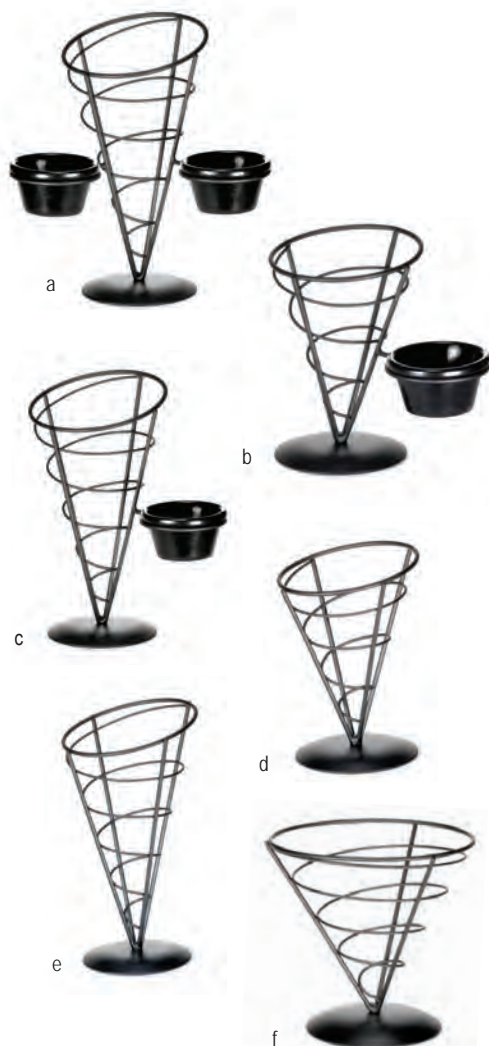

VERTIGO COLLECTION™ APPETISER & SIDE SERVERS

Serve up appetisers, sides or shareable dishes with these stylish offerings of our Vertigo Collection™ cone serving baskets. Powder coated cone baskets bring a new dimension to serving and dress up any dish.

BLACK POWDER COATED METAL

Item	Description	Min Order/ Case Pack	List Price (€)
a.	ACR259 Appetiser Cone, Includes (2) 90 ml Ramekins, 13.5 x 28 x 24 cm	1 / 4	12.94 ea
b.	ACR57 Appetiser Cone, Includes (1) 90 ml Ramekin, 21 x 12.5 x 18 cm	1 / 6	10.42 ea
c.	ACR59 Appetiser Cone, Includes (1) 90 ml Ramekin, 13.5 x 18 x 24 cm	1 / 4	11.98 ea
d.	AC57 Appetiser Cone, 12 x 12 x 18 cm	1 / 6	6.67 ea
e.	AC59 Appetiser Cone, 13 x 13 x 24 cm	1 / 6	8.09 ea
f.	AC77 Appetiser Cone, 18 x 18 x 17 cm	1 / 6	9.36 ea