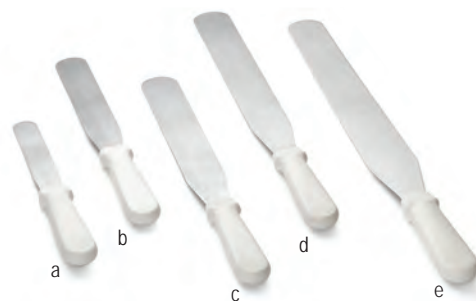

ICING SPATULAS

STAINLESS STEEL, WHITE PLASTIC HANDLES

Item	Description	Min Order/ Case Pack	List Price (€)
a. 4206	15 cm Icing Spatula	1 / 12	2.26 ea
b. 4208	20.5 cm Icing Spatula	1 / 12	2.30 ea
c. 4210	25.5 cm Icing Spatula	1 / 12	2.78 ea
d. 4212	30.5 cm Icing Spatula	1 / 12	3.46 ea
e. 4214	35.5 cm Icing Spatula	1 / 12	3.98 ea