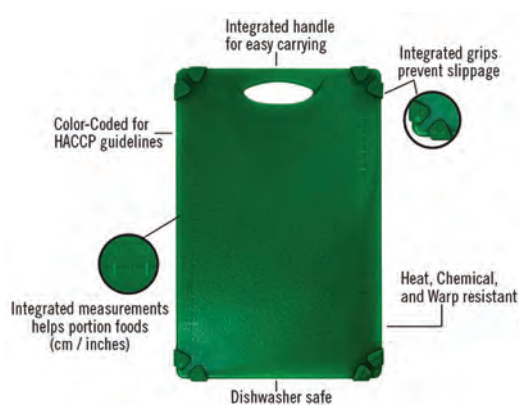

GRIPPY CUTTING BOARDS

Prevent cross-contamination with TableCraft's Colour-Coded Cutting Boards with Integrated Grips. The colour-coded system is designed to eliminate cross-contamination and promote Hazard Analysis and Critical Control Points (HACCP) guidelines. Corner grips are designed to prevent slippage. Integrated measurements (in/cm) on each side assist in proper food portions.

Sanitary and easy to clean. Integrated handle for easy carrying, hanging and storing. Heat and chemical resistant.

GRIPPY CUTTING BOARD HACCP KITS

Available in 4-pack or 6-pack options.