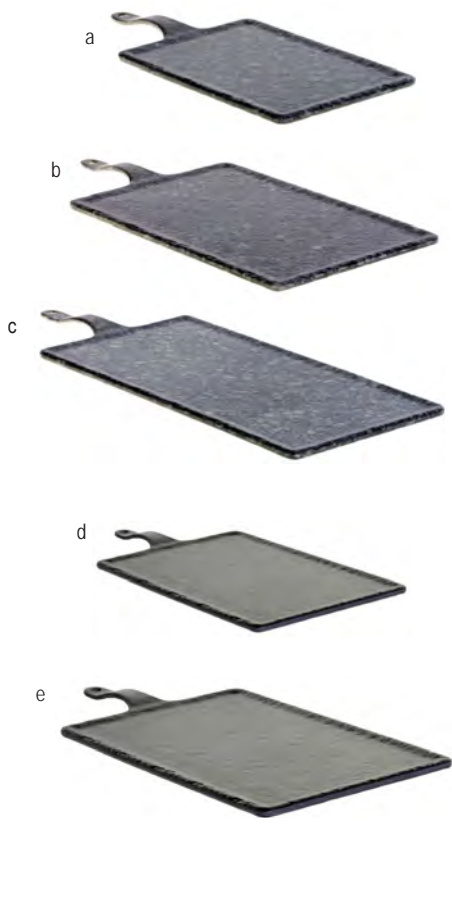

ACACIA COLLECTION™ WITH HANDLES

RECTANGULAR DISPLAY BOARD WITH BRUSHED NICKEL HANDLES

Item	Description	Min Order/ Case Pack	List Price (€)
c.	ACAMR1606 Acacia Rectangular Display Board, 35.5 x 15 x 1.5 cm, 3 cm Handles	1 / 8	19.92 ea
d.	ACAMR2007 Acacia Rectangular Display Board, 43 x 18 x 1.5 cm, 3 cm Handles	1 / 8	25.68 ea

ROUND DISPLAY BOARD WITH BRUSHED NICKEL HANDLES

Item	Description	Min Order/ Case Pack	List Price (€)
e.	ACAMR10 Acacia Round Display Board, 25.5 x 25.5 x 1.5 cm, 7.5 cm Handle	1 / 12	18.46 ea
	ACAMR12 Acacia Round Display Board, 30.5 x 30.5 x 1.5 cm, 7.5 cm Handle	1 / 8	23.60 ea
f.	ACAMR14 Acacia Round Display Board, 35.5 x 35.5 x 1.5 cm, 7.5 cm Handle	1 / 6	31.68 ea

Item	Description	Min Order/Case Pack	List Price (€)
a. ASHR1410	Gray Ashwood Round Paddle Display Board, 35.5 x 25.5 x 1.5 cm	1 / 12	27.38 ea
ASHR1612	Gray Ashwood Round Paddle Display Board, 40.5 x 30.5 x 1.5 cm	1 / 12	35.42 ea
b. ASHR1814	Gray Ashwood Round Paddle Display Board, 45.5 x 35.5 x 1.5 cm	1 / 12	43.49 ea