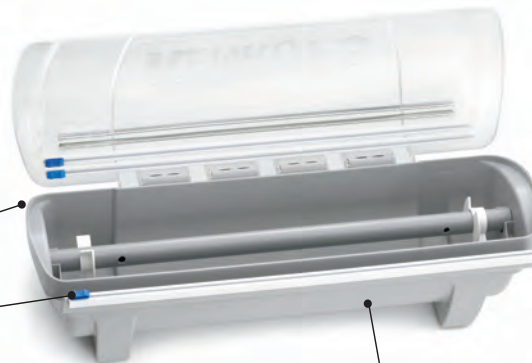

Product support or video training visit: www.kenkut.com

Wall mounting option

metal safety blade for film or foil

integrated
blade storage

improved
slide cutter
for film or foil

integrated handles

KITCHEN TOOLS
KITCHEN SUPPLIES & EQUIPMENT