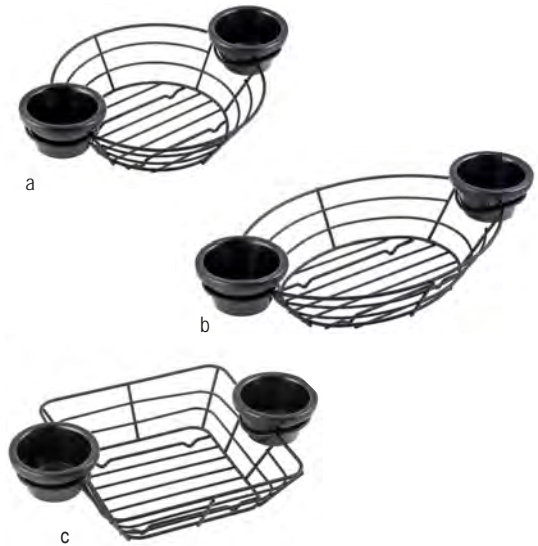

Item	Description	Min Order/ Case Pack	List Price (€)
a. BK171182	Round Basket with Integrated Ramekin Holders, 28 x 20.5 x 5 cm *Ramekins Not Included	1 / 6	8.35 ea
b. BK171372	Oval Basket with Integrated Ramekin Holders, 33 x 18 x 5 cm *Ramekins Not Included	1 / 6	9.19 ea
c. BK171172	Square Basket with Integrated Ramekin Holders, 28 x 18 x 5 cm *Ramekins Not Included	1 / 6	10.01 ea
	RAM2W 60 ml White Ramekin, Melamine	1 / 12	0.91 ea
	RAM2BK 60 ml Black Ramekin, Melamine	1 / 12	0.91 ea
	RAM3W 90 ml White Ramekin, Melamine	1 / 12	1.10 ea
d. RAM3BK	90 ml Black Ramekin, Melamine	1 / 12	1.10 ea

d

MERANDA COLLECTION™

Holds 60 ml and 90 ml ramekins (pages 116 - 117).

BLACK POWDER COATED METAL AND HEAVYWEIGHT CHROME PLATED

Item	Description	Min Order/ Case Pack	List Price (€)
a.	H711182BK Round Basket with Integrated Ramekin Holders, 28 x 20.5 x 5 cm *Ramekins Not Included	1 / 6	8.33 ea
b.	H7111372BK Oval Basket with Integrated Ramekin Holders, 33 x 18 x 5 cm *Ramekins Not Included	1 / 6	9.17 ea
c.	H711172BK Square Basket with Integrated Ramekin Holders, 28 x 18 x 5 cm *Ramekins Not Included	1 / 6	10.01 ea
RAM2W	60 ml White Ramekin, Melamine	1 / 12	0.91 ea
RAM2BK	60 ml Black Ramekin, Melamine	1 / 12	0.91 ea
RAM3W	90 ml White Ramekin, Melamine	1 / 12	1.10 ea
RAM3BK	90 ml Black Ramekin, Melamine	1 / 12	1.10 ea