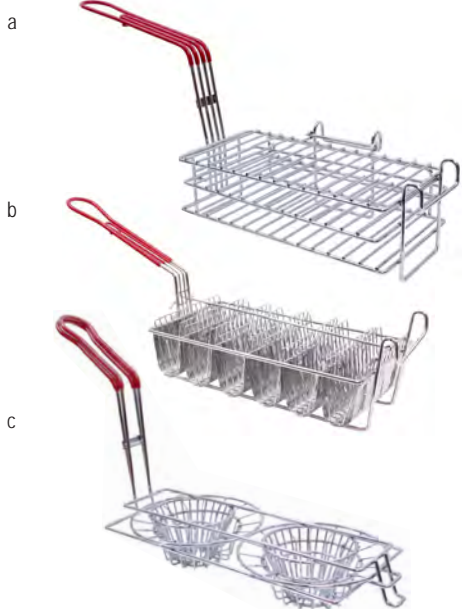

PLASTIC

Item	Description	Min Order/ Case Pack	List Price (€)
c. PD8	Dual Handle Fry Scoop	1 / 6	11.59 ea
d. PR8	Right Handle Fry Scoop	1 / 6	11.59 ea

TACO / BURRITO COOKWARE

Expand your Hispanic food offering with TableCraft's taco and burrito cookware.