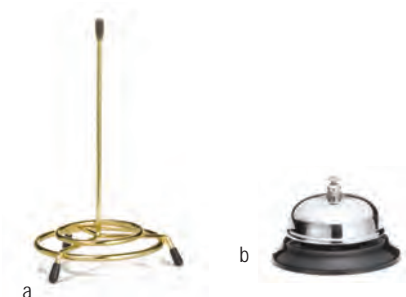

a

b

TABLE SIGNS & HOLDERS

POLYSTYRENE

Item	Description	Min Order/ Case Pack	List Price (€)
a.	2060A Table Tent, Imprinted Reserved, 15 x 5 cm	1 / 12	2.71 ea

STAINLESS STEEL

Item	Description	Min Order/ Case Pack	List Price (€)
b.	B9 Reserved Table Sign, 6.5 x 7 x 5 cm	1 / 200	3.60 ea
c.	B8 No Smoking Table Sign, Symbol Only, 6.5 x 7 x 5.5 cm	1 / 200	3.60 ea

ACRYLIC

Item	Description	Min Order/ Case Pack	List Price (€)
d.	4060 Table Tent, Two-Sided, 16 x 10 x 5 cm	1 / 24	3.70 ea
	5070 Table Tent, Two-Sided, 12.5 x 5 x 18 cm	1 / 24	4.78 ea
f.	ACH42 Triangular Table Tent, 10.5 x 5.5 x 3 cm	1 / 12	2.62 ea

BAG HOOKS

Keeps purses or bags safe, under the table, off the floor and out of the way.

BLACK PLASTIC

Item	Description	Min Order/ Case Pack	List Price (€)
	1650 Bag Hooks (Includes Two Hooks and Screws)	12 / 144	4.75 ea

ACCESSORIES ASSORTED

Item	Description	Min Order/ Case Pack	List Price (€)
a.	172 Check Spindle, Brass Plated, 7.5 x 7.5 x 15 cm	1 / 12	2.09 ea
b.	8381 Call Bell, Chrome Plated, 8.5 x 8.5 x 6 cm	1 / 12	4.87 ea