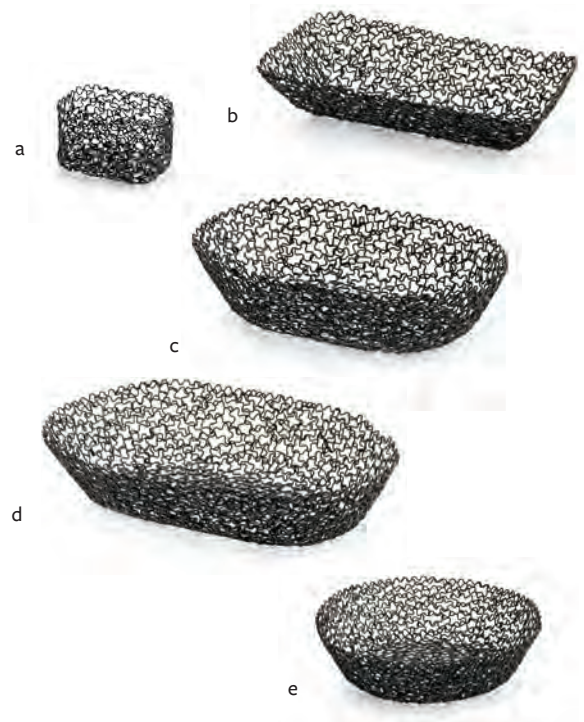

For more information on this collection, see page 119

BOUCLÉ COLLECTION™

BLACK POWDER COATED METAL

Item	Description	Min Order/ Case Pack	List Price (€)
a.	BK3356 Rectangular Sugar Packet Holder, 7 x 6.5 x 5 cm	6 / 6	3.53 ea
b.	BK37109 Rectangular Basket, 20 x 11 x 4 cm	6 / 6	7.51 ea
	BK37409 Oval Basket, 22 x 14 x 5 cm	6 / 6	6.84 ea
c.	BK37410 Oval Basket, 25 x 17 x 5 cm	6 / 6	9.12 ea
d.	BK37508 Round Basket, 20 x 20 x 5 cm	6 / 6	7.18 ea
e.	BK37515 Round Basket, 15 x 15 x 5 cm	6 / 6	5.64 ea