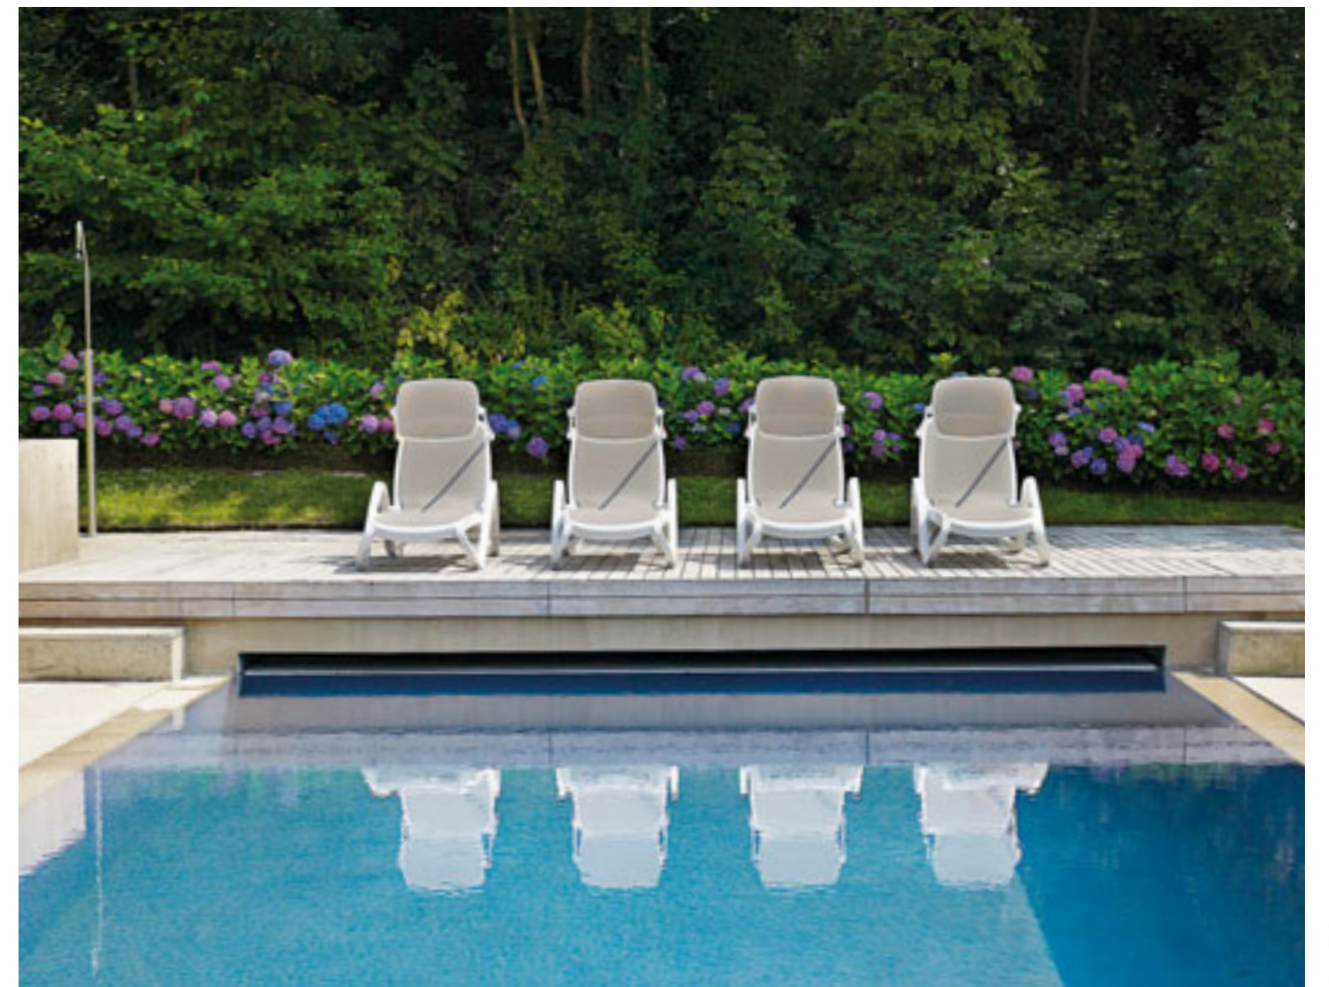

ALFA

NARDI

27