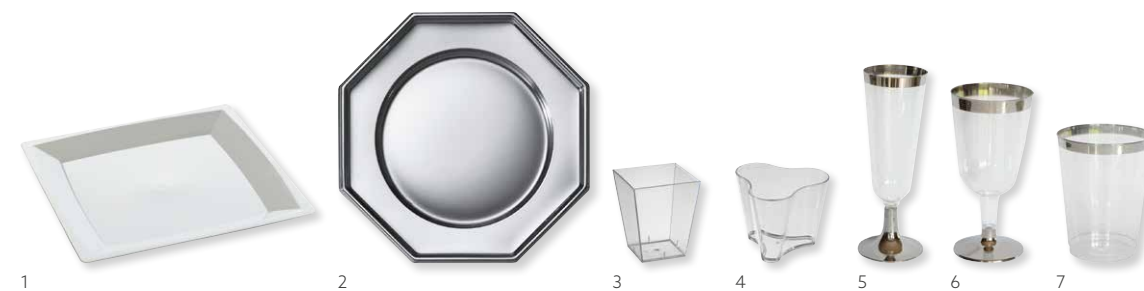

MATCHING PRODUCTS

CU 732101	SKU 732103	
1 165189 4 (12 PCS)	165189 8 (16 CU/SKU)	Plastic Plate, Milan White, 21x21 cm
2 151895 1 (2 PCS)	151895 5 (10 CU/SKU)	Serving Platter, Octagonal, Silver, 30,5x30,5 cm
3 173084 1 (25 PCS)	173084 5 (24 CU/SKU)	Duni Amuse-Bouche®, Square large, 15 cl
4 173088 9 (25 PCS)	173088 3 (25 CU/SKU)	Duni Amuse-Bouche®, Organic Puzzle large, 12,5 cl

CU 732101	SKU 732103	
5 165199 3 (12 PCS)	165199 7 (12 CU/SKU)	Plastic Champagne Glass, Celebrations, 15 cl
6 165200 6 (12 PCS)	165200 0 (12 CU/SKU)	Plastic Wine Glass, Celebrations, 18 cl
7 165201 3 (12 PCS)	165201 7 (12 CU/SKU)	Plastic Glass, Celebrations, 30 cl