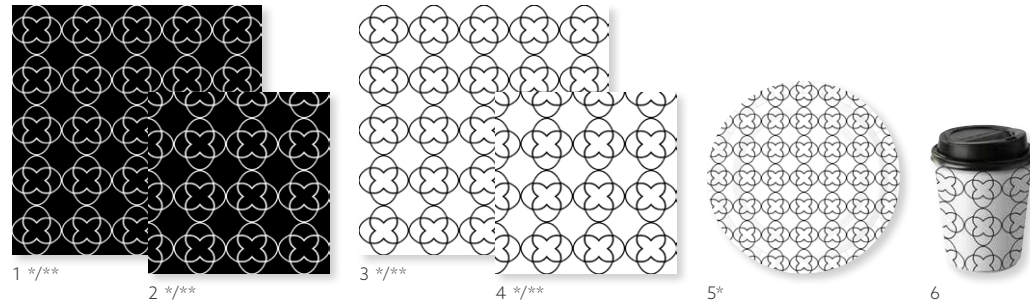

MATCHING COLOURS

SATI BLACK & WHITE

CU 732101	SKU 732103		
1 176986 5 (20 PCS)	176986 9 (12 CU/SKU)	Black, Tissue Napkin, 33 x 33 cm, 3-ply	
2 177627 6 (20 PCS)	177627 0 (12 CU/SKU)	Black, Tissue Napkin, 24 x 24 cm, 3-ply	
3 177628 3 (20 PCS)	177628 7 (12 CU/SKU)	White, Tissue Napkin, 33 x 33 cm, 3-ply	
4 176985 8 (20 PCS)	176985 2 (12 CU/SKU)	White, Tissue Napkin, 24 x 24 cm, 3-ply	
5 176988 9 (10 PCS)	176988 3 (18 CU/SKU)	Paper Plate, Extra Strong & laminated, White, Ø 22 cm	
6 176987 2 (8 PCS)	176987 6 (20 CU/SKU)	Paper Cup with black lid, White, 24 cl