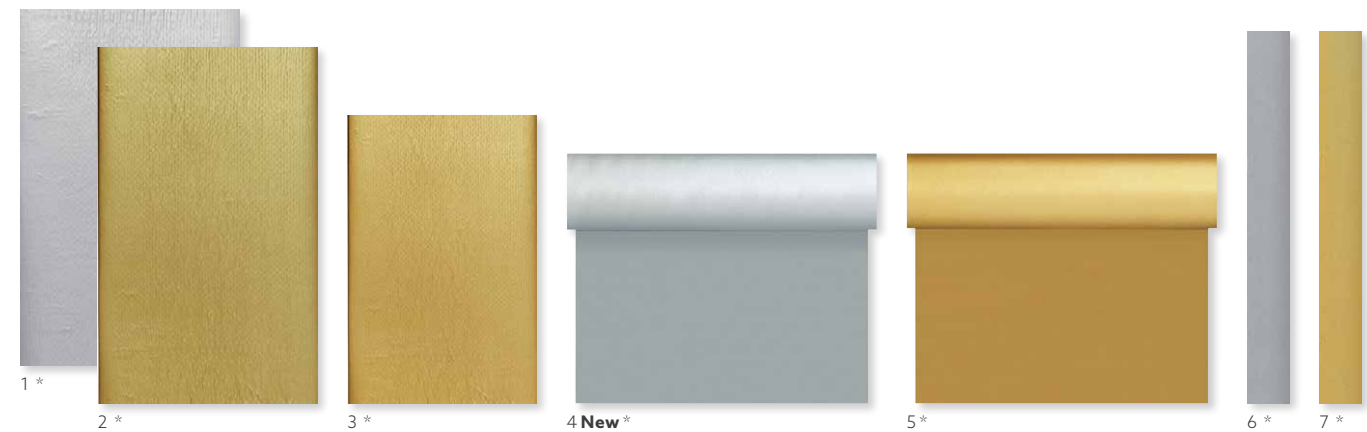

SILVER & GOLD

CU 732101	SKU 732103	
1 154753 1 (1 PC)	154753 5 (5 CU/SKU)	Silver, Dunisilk®+ Tablecover, 138x220 cm
2 154754 8 (1 PC)	154754 2 (5 CU/SKU)	Gold, Dunisilk®+ Tablecover, 138x220 cm
3 163825 3 (1 PC)	163825 7 (10 CU/SKU)	Gold, Dunisilk®+ Tablecover, 120x180 cm
4 183552 2 (1 PC)	183552 6 (8 CU/SKU)	Silver, Dunisilk®+ 3 in 1, 0,4x4,8m

CU 732101	SKU 732103	
5 178795 1 (1 PC)	178795 5 (8 CU/SKU)	Gold, Dunisilk®+ 3 in 1, 0,4x4,8m
6 180058 2 (1 PC)	180058 6 (6 CU/SKU)	Silver, Dunisilk®+ Tablecover Reel, 1,25x5m
7 171732 3 (1 PC)	171732 7 (6 CU/SKU)	Gold, Dunisilk®+ Tablecover Reel, 1,25x5m