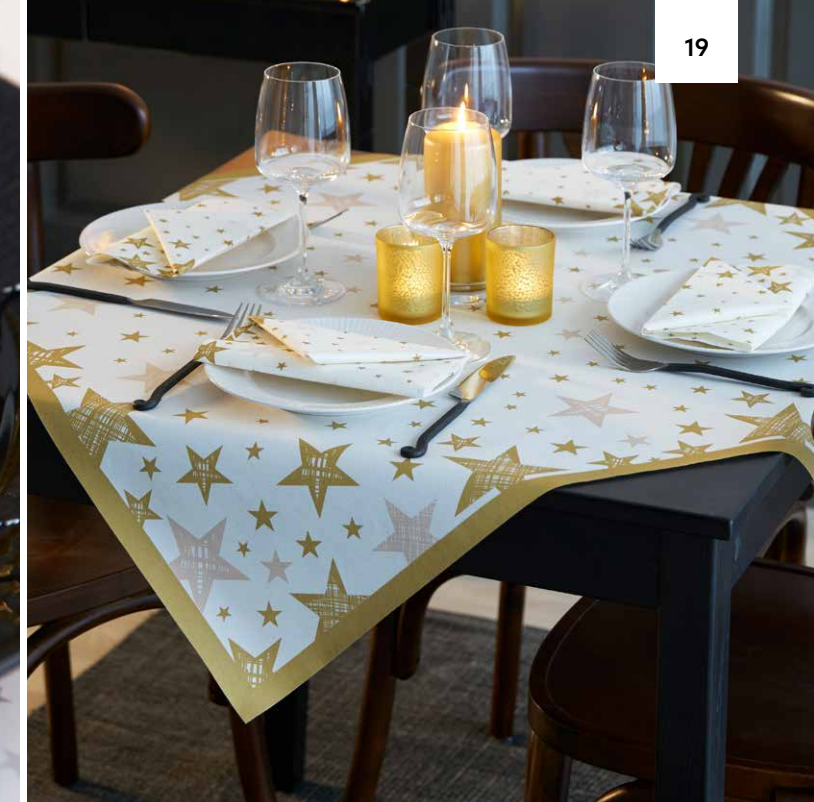

ecoecho®

DESIGN NAPKINS

CU 732101	SKU 732103	
1 178787 6 (20 PCS)	178787 0 (12 CU/SKU)	Red & Glitter, Tissue Napkin, 33x33 cm, 3-ply
2 178786 9 (20 PCS)	178786 3 (12 CU/SKU)	Gold & Glitter, Tissue Napkin, 33x33 cm, 3-ply