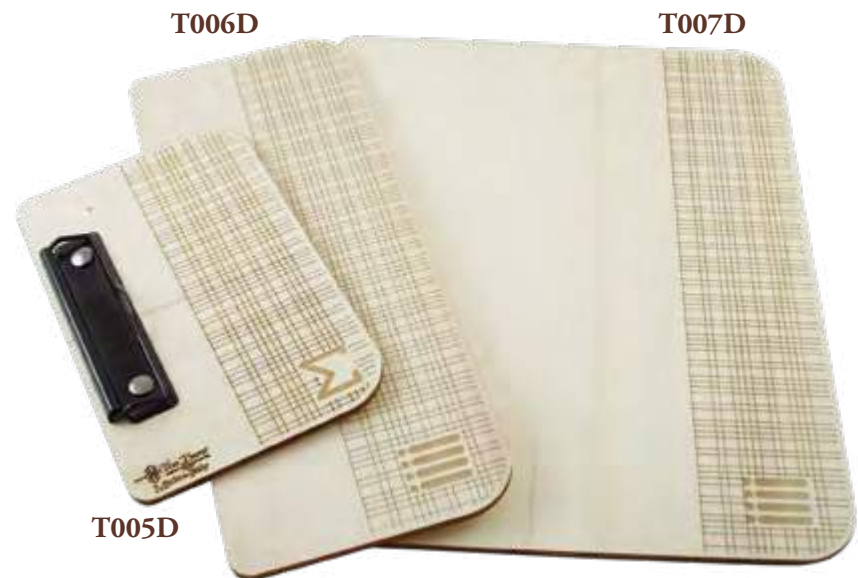

T006D

T007D

T005D

Bill Holder Clipboard Checked
in Beech Wood
meas. 120x200x4 depth mm

T006D

Menu Holder Clipboard Checked
in Beech Wood
meas. 120x320x4 depth mm

T007D

Menu Holder Clipboard Checked
in Beech Wood
meas. 240x320x4 depth mm

T005D