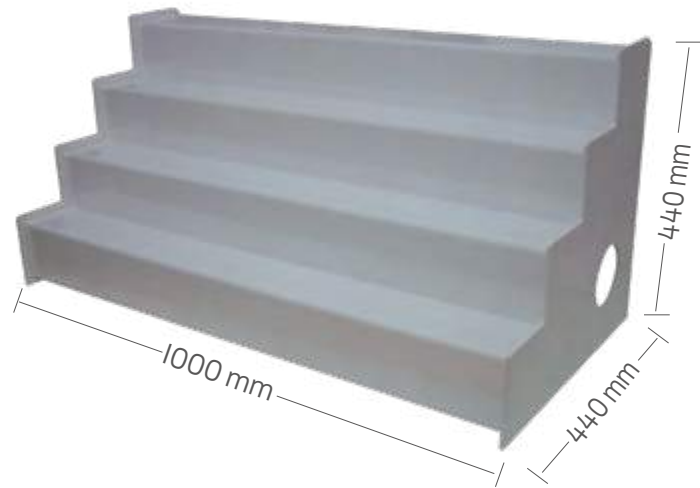

LD001

Back Bar Liquor Display
1 mt. , 4 Step, LED Illuminated

Back Bar Liquor Display
1 mt. , 4 Step, RGB LED Illuminated
on 16 color with remote control