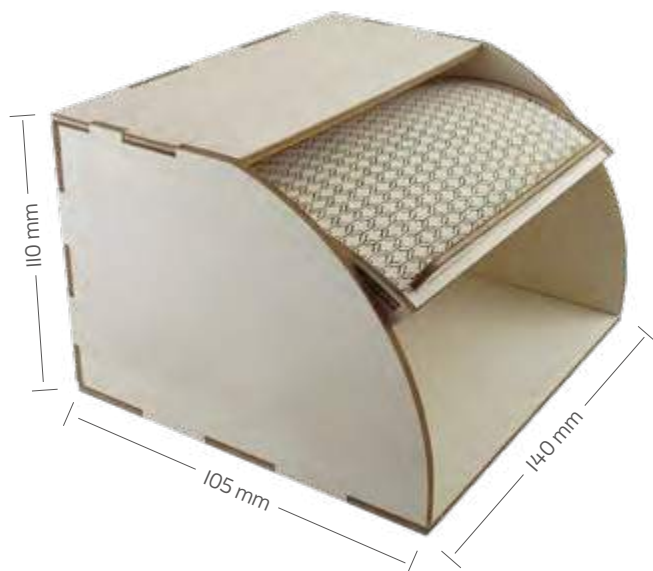

G006

Mini Roll Top Bread Box
in Beech Wood
meas. 105x140x110 mm