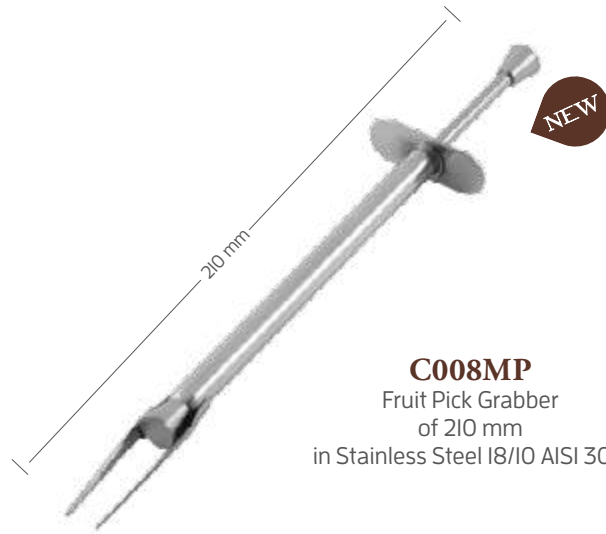

NEW

C008B
Fruit Pick Ball
of 100 mm
in Stainless Steel I8/I0 AISI 304

NEW

C008R
Fruit Pick Round
of 100 mm
in Stainless Steel I8/I0 AISI 304

C003MG
Screw Cocktail Pick
Gold
of 150 mm in SBC

C003MS
Silver

C003MC
Copper

C001C
Ring Cocktail Pick
Clear
of 120 mm in SBC

C001MG
Gold

C001MS
Silver

C001MC
Copper

C008MP
Fruit Pick Grabber
of 210 mm
in Stainless Steel 18/10 AISI 304

C004PRP
Prism Cocktail Pick
Clear
of 100 mm in SBC