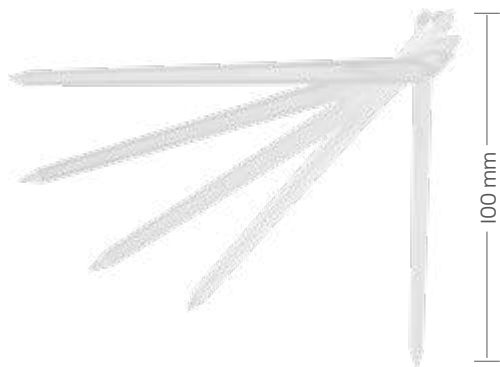

C001C
Ring Cocktail Pick
Clear
of 120 mm in SBC

C001MG
Gold

C001MS
Silver

C001MC
Copper

C008MP
Fruit Pick Grabber
of 210 mm
in Stainless Steel 18/10 AISI 304

C004PRP
Prism Cocktail Pick
Clear
of 100 mm in SBC