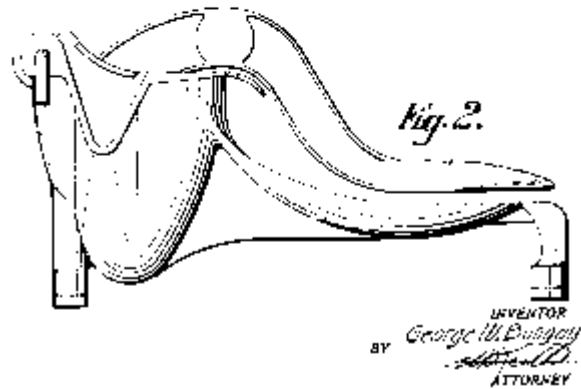

Sept. 25, 1934.

G. W. BUNGAY
U.S. PATENT OFFICE
FILED OCT. 17, 1934

Des. 93,382

B018LX
Vintage Fruit Press
in Stell Alloy
complete with 2 Drainer in PP and
and Stell Alloy

HAND MADE

D001B

Button Drink Coaster Black
in Natural Rubber of 100 mm Ø