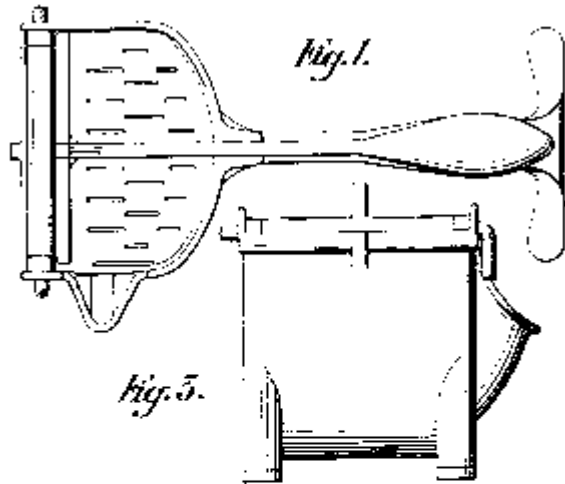

Sept. 25, 1934.

G. W. BUNGAY
U.S. PATENT OFFICE
FILED OCT. 17, 1934

Des. 93,382

B018LX
Vintage Fruit Press
in Stell Alloy
complete with 2 Drainer in PP and
and Stell Alloy

HAND MADE

D001B

Button Drink Coaster Black
in Natural Rubber of 100 mm Ø