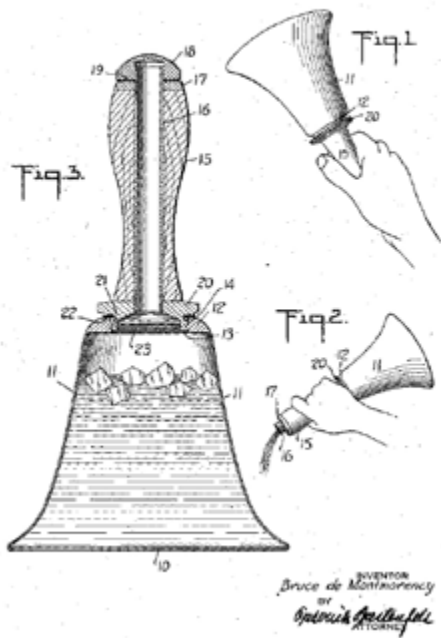

HAND MADE

Dec. 14, 1937. B. DE MONTMORENCY 2,102,520
COCKTAIL SHAKER
Filed July 15, 1937

280 mm

NEW

silver plate 800