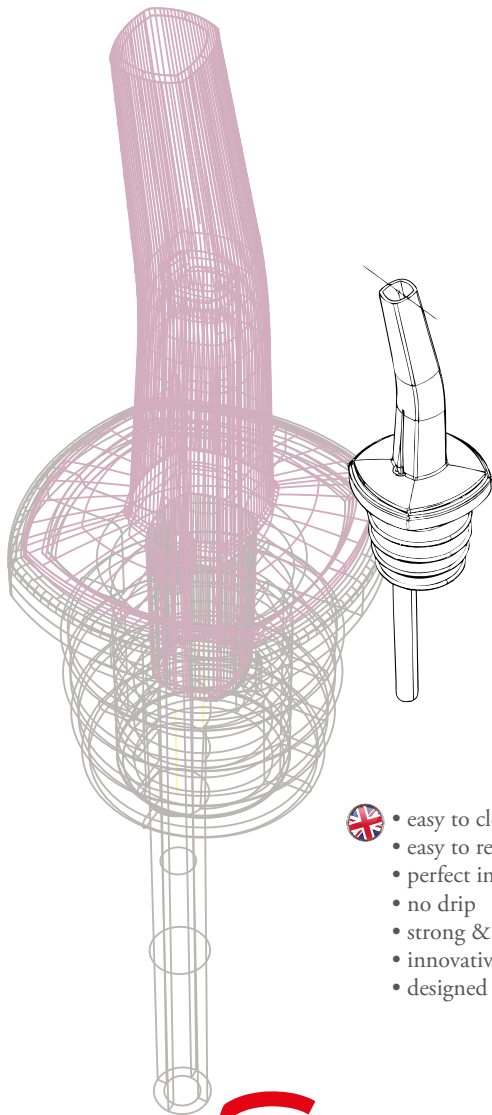

Reinforced rubber fin, Calibrated
flow Micron following the
international standards of
Free-Pouring technique.

STOP
DRILL
RUST
BROKEN

- easy to clean
- easy to remove from the bottle
- perfect in pouring
- no drip
- strong & durable
- innovative design
- designed & made in italy