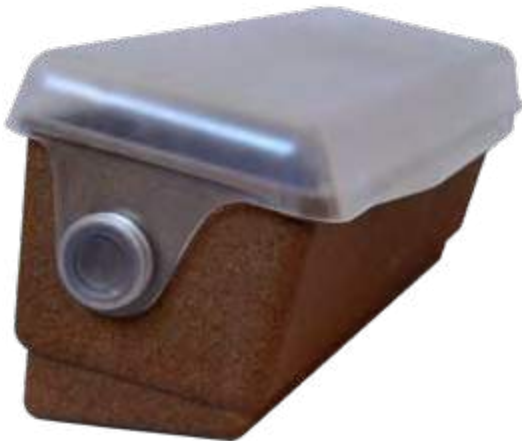

B011WD

Deluxe Condiment Holder
6 compartments - Wood
Cover in SBC
Body in Eco Wood

SQUARE

B012WD

Deluxe Condiment Holder
4 compartments - Wood
Cover in SBC
Body in Eco Wood