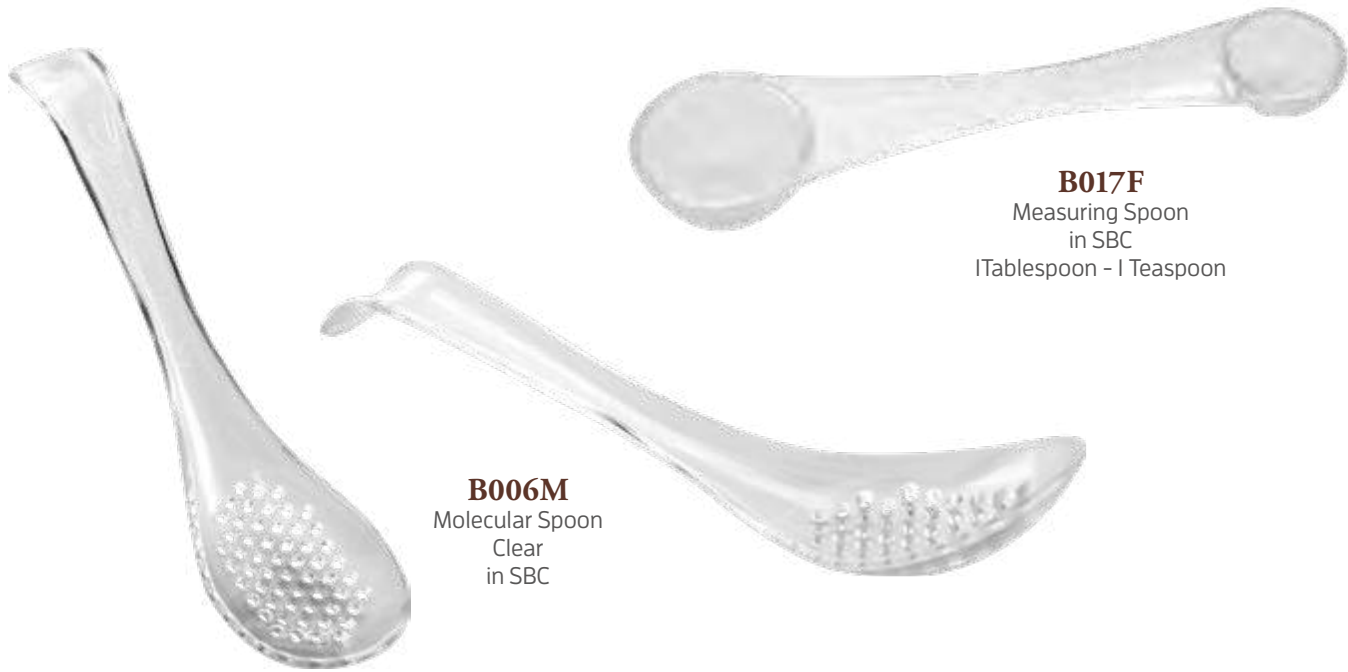

B002XLPC
Clear
in SBC

B002XLG
Green Fluo
in SBC

B002XLR
Orange Fluo
in SBC

B002XXLC
Muddler XXL Ribbed/Flat
Clear
in SBC

B002XXLR
Orange Fluo

B002XXLG
Green Fluo

Made in Italy

MUDDLERS

B017F
Measuring Spoon
in SBC
| Tablespoon - | Teaspoon

B006M
Molecular Spoon
Clear
in SBC

B006MMG
Gold

B006MMS
Silver

B006MMC
Copper

B006MWD
Molecular Spoon
Wood
in Eco Wood

SQUARE
DESIGN

B017PC