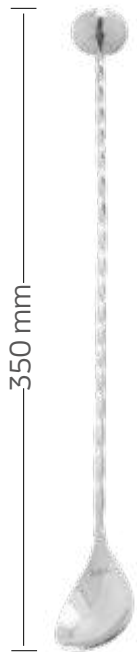

H001
Square Drink Stirrer
of 230 mm
in Stainless Steel I8/I0
AISI 304