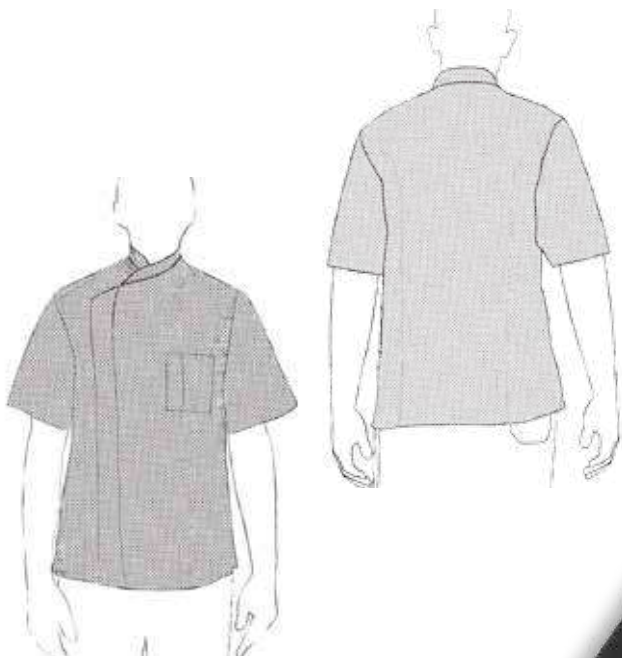

PIZZAIOLO BLACK
2076002D
100% Polyester - Air Plus Black
• g 140/mq
• sizes: s,m,l,xl,xxl,xxxl

PIZZAIOLO WHITE
2076001D
100% Polyester - Air Plus White
• g 140/mq
• sizes: s,m,l,xl,xxl,xxxl