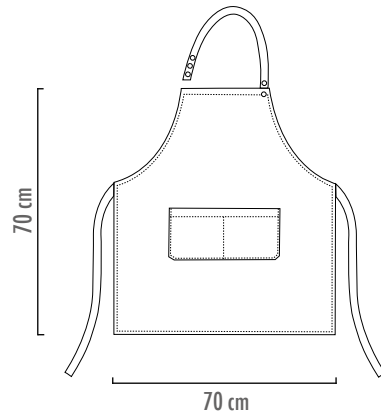

SHORT BIP APRON

con tascone
with pocket