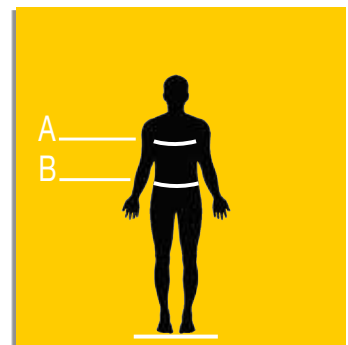

KID SIZES

	XS	S	M	L
A	76/80	82/86	88/92	94/98
B	62	68	74	80

MORBIDA SPUGNA SULLA PELLE SOFT SPONGE ON THE SKIN

PATENT N. EP11184851.1

BELT GESSATO
3507063G
65% Polyester - 35% Cotton - *Sponge*
• g 150/mq
• sizes: s,m,l,xl,xxl,xxxl