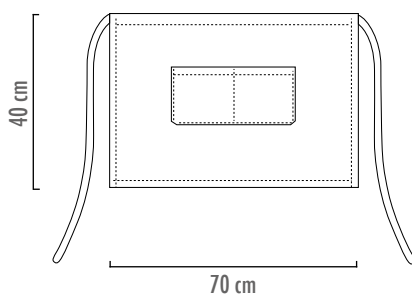

TOWEL BLUE
7902001A
100% Cotton - 100 x 50 cm

TOWEL WHITE
7900001A
100% Cotton - 70 x 50 cm

TOWEL STRIPE
7901001A
100% Cotton - 100 x 50 cm

ECCHEF

FROM THE FIRST FLAME

BARMAN

con tascone
with pocket

TRAVETTA FALDA